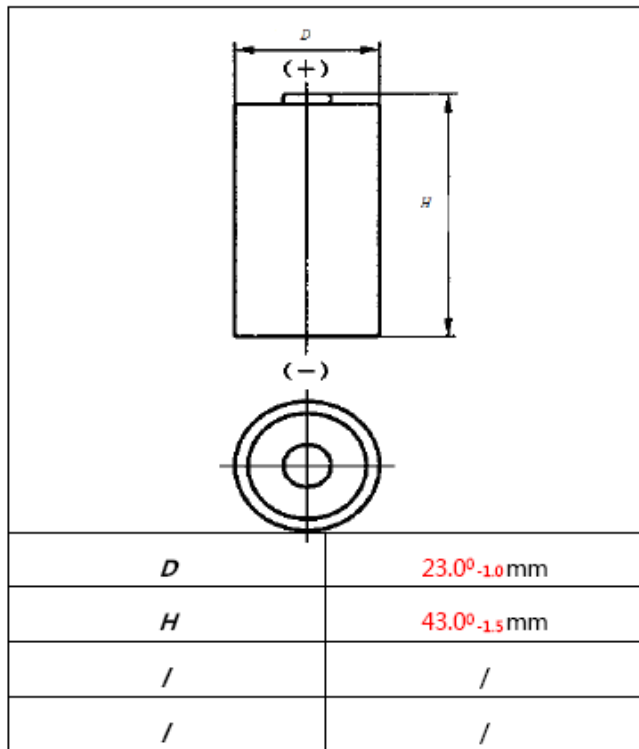

PX 1.2-SC1800

1.2V 1800mAh SC
NI-CD

POWER-XTRA

Nominal voltage		1.2V	
Capacity comparison(mAh)	0.2I _t A	1800	1620
	1.0I _t A		
Weight(g)		45	
Internal Impedance at 1000Hz (After Charge;mΩ)		≤15	
Charge current	Standard	180mA	
	Rapid	/	
Charge time	Standard	16h	
	Rapid	/	
Temperature Ambient	charge	Standard	0~+35°C
		Rapid	+10~+35°C
	Discharge		-20~+45°C
	Storage		-20~+35°C